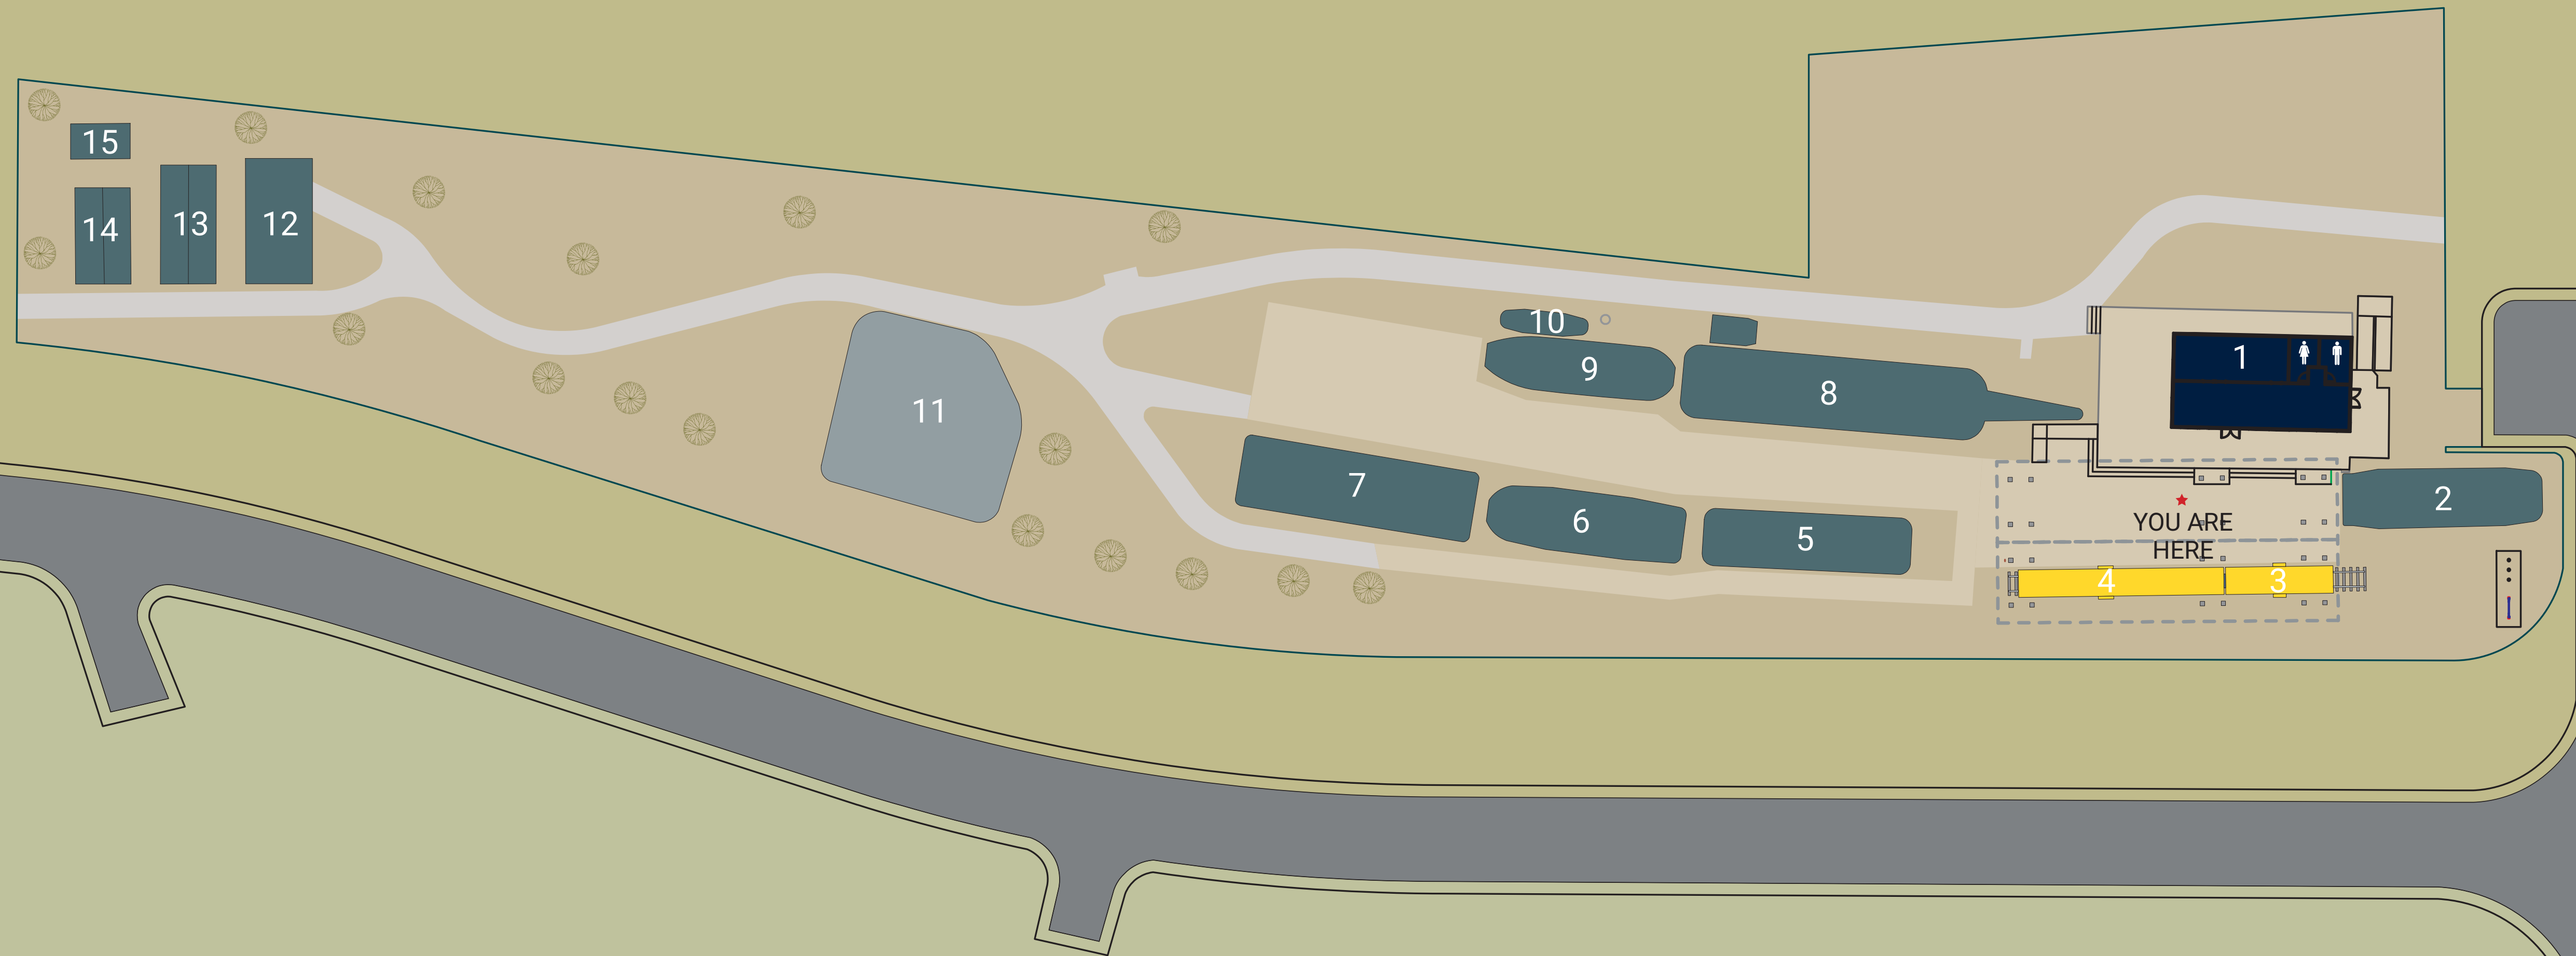

SITE MAP

LEGEND

1. Jack Torchy Peden Centre
2. Radium Scout
3. NAR Caboose
4. NAR Comboose
5. Miskansaw Barge
6. CCGS Miskanaw
7. Fuel Barge
8. The Dredge 250
9. McMurray Tugboat
10. Kris
11. Playground
12. NTCL Carpentry Shop
13. NTCL Machine Shop
14. NTCL Blacksmith Shop
15. NTCL Shed